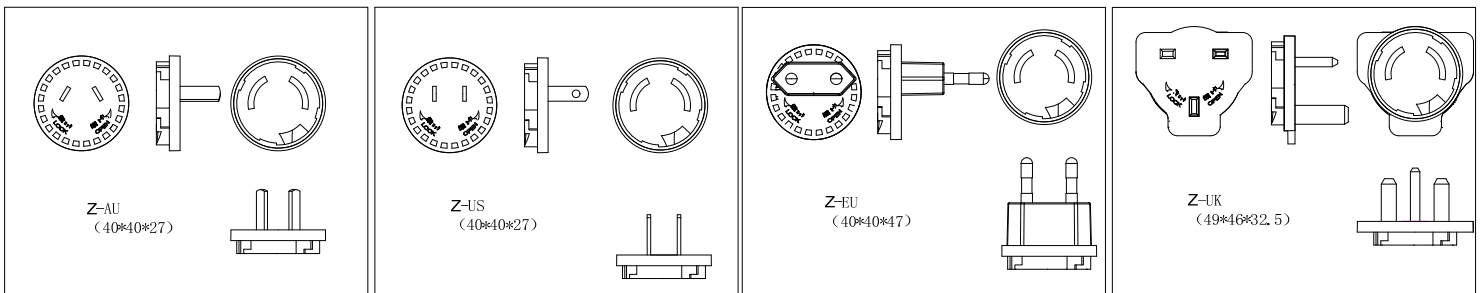

Drawing(mm): Interchangeable plug type