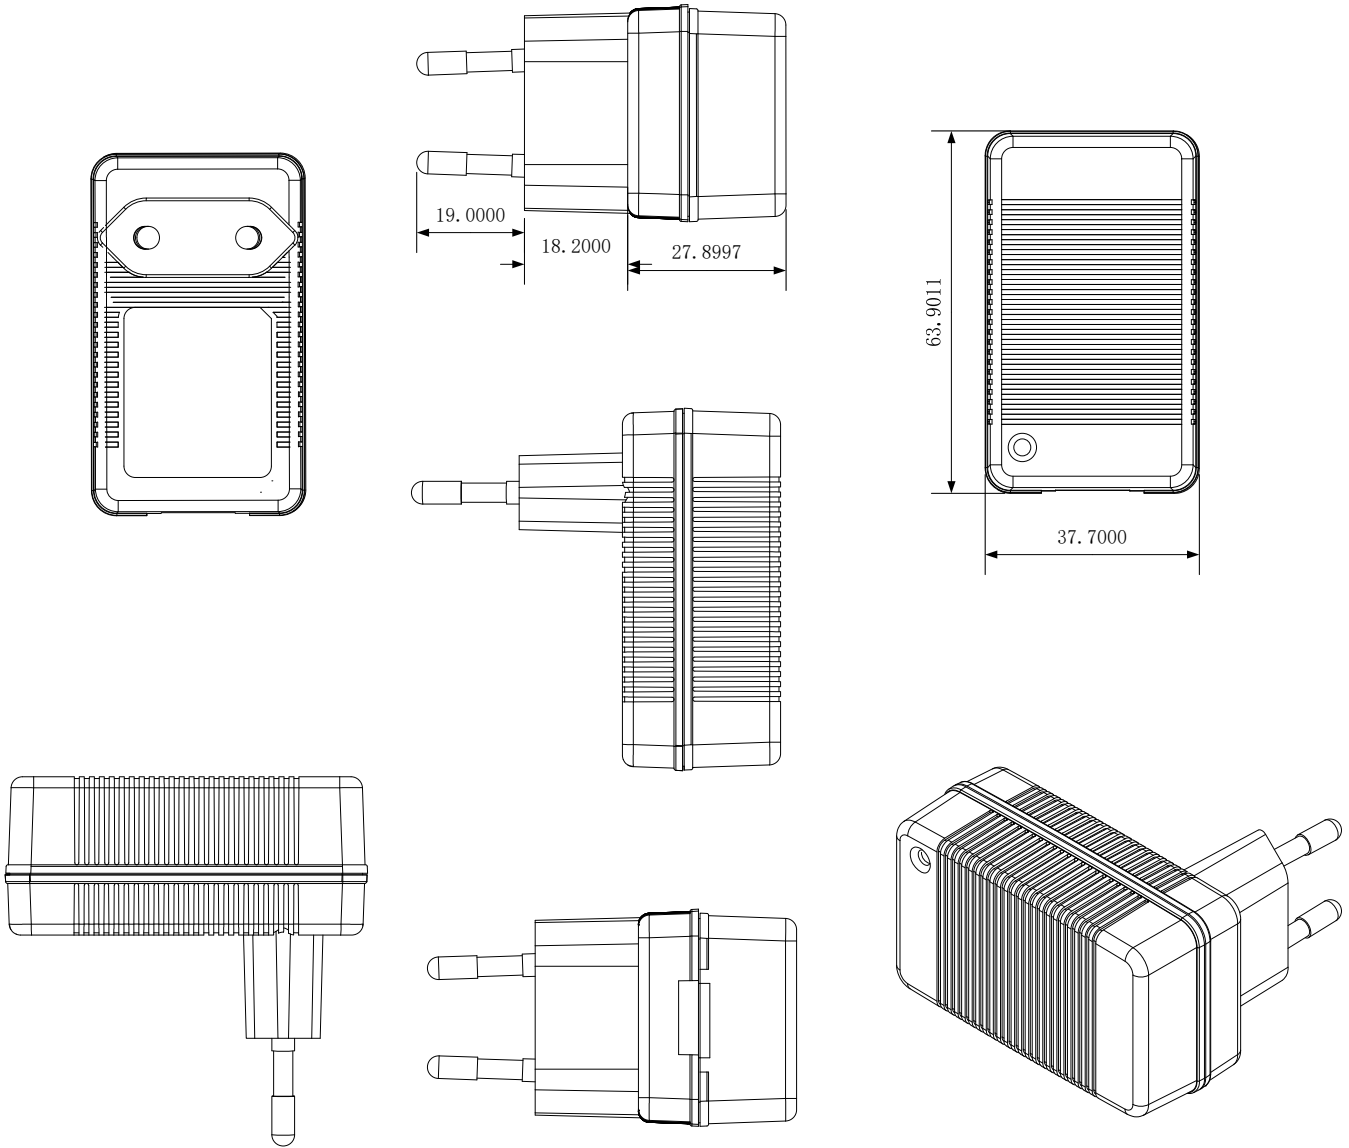

Drawing(mm): Fixed AC plug type