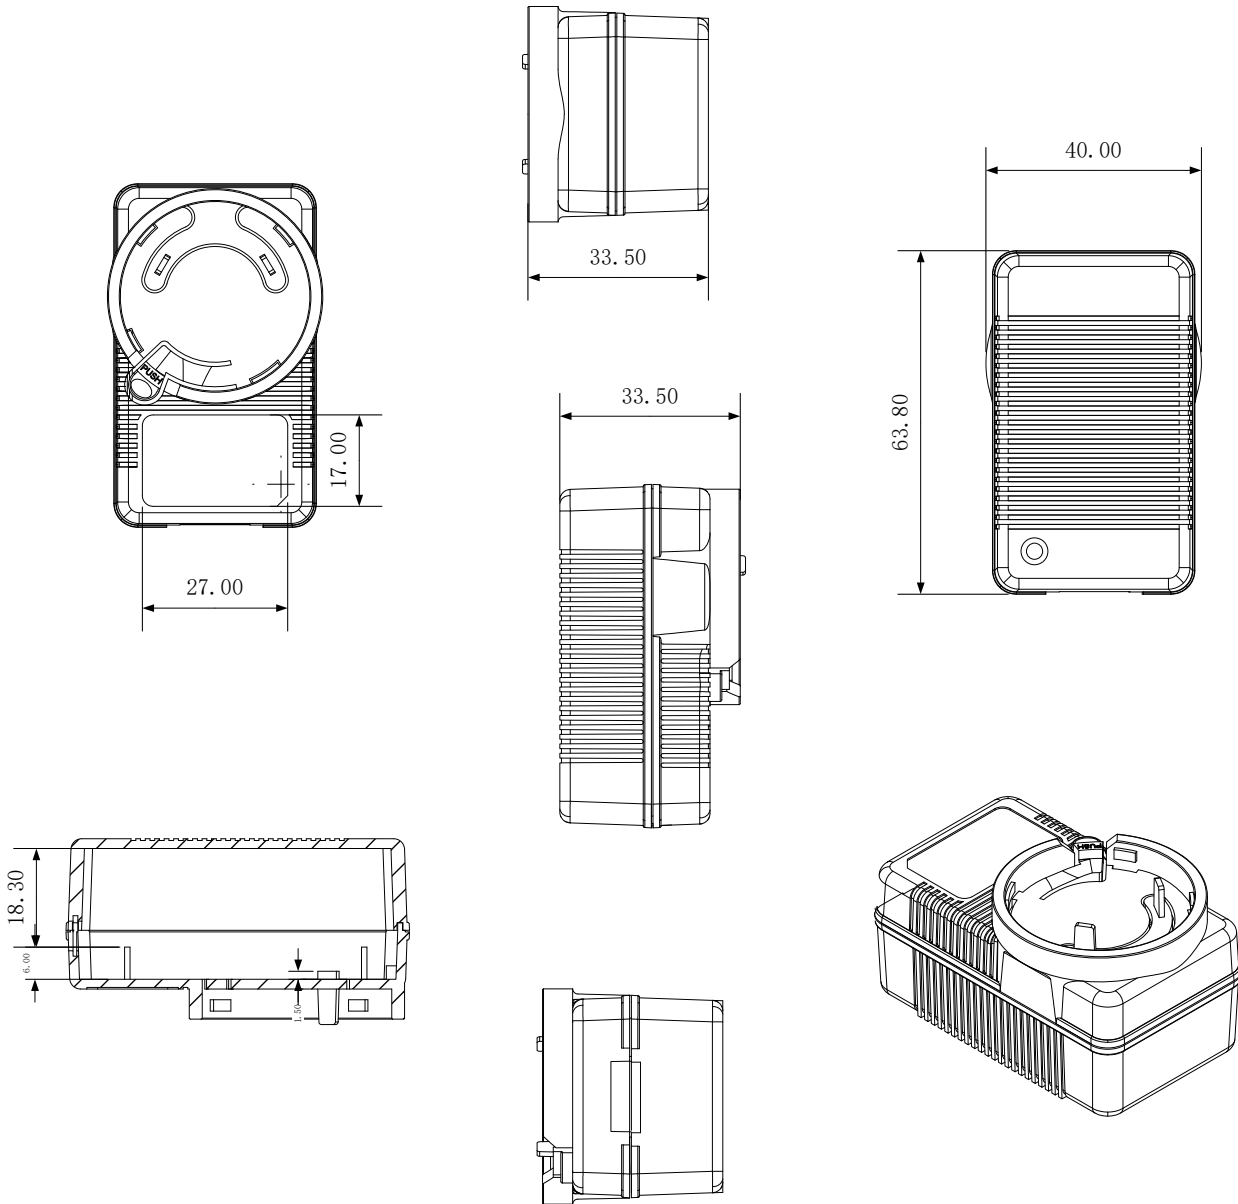

Drawing(mm): Interchangeable plug type